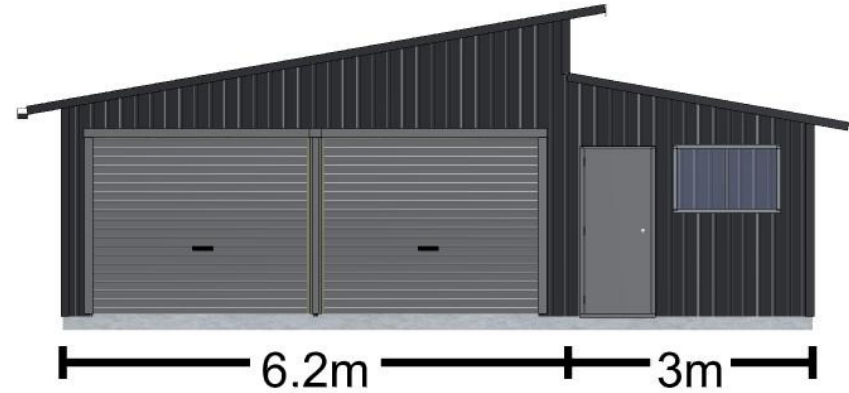

# Floor Plan

View & Edit in 3D: <https://ranbuildcentralcoast.webshed.app/#Mi9KtTq6QVx/0>

02 4322 1313  
<https://ranbuildcentralcoast.com.au/>  
10 Bowen Crescent  
West Gosford NSW 2250

## Elevations

View & Edit in 3D: <https://ranbuildcentralcoast.webshed.app/#Mi9KtTq6QVx/0>

Left

Front

Back

Right