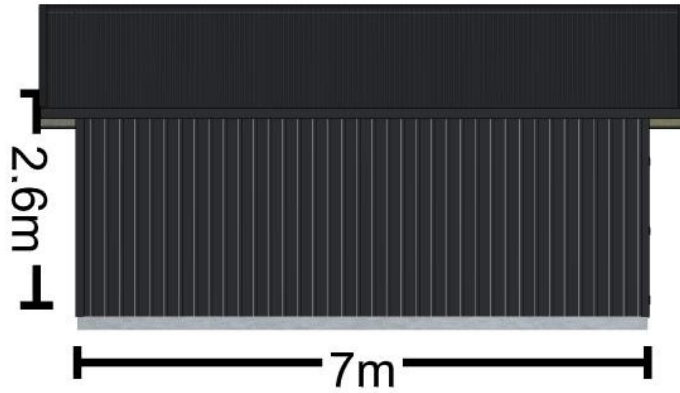

02 4322 1313
<https://ranbuildcentralcoast.com.au/>
10 Bowen Crescent
West Gosford NSW 2250

Elevations

View & Edit in 3D: <https://ranbuildcentralcoast.webshed.app/#Mi9KtTq6QVx/0>

Left