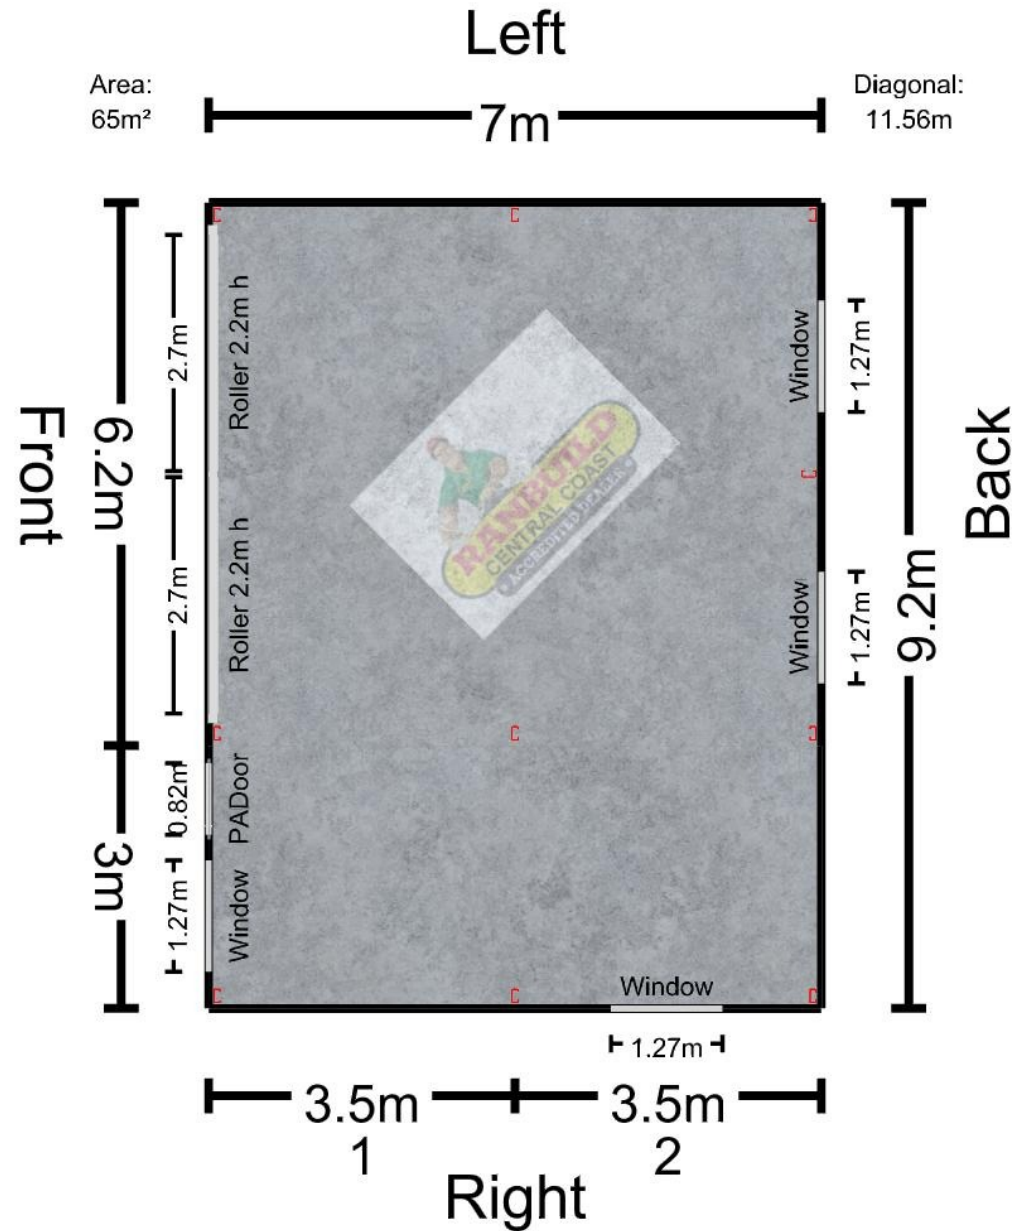

# Floor Plan

View & Edit in 3D: <https://ranbuildcentralcoast.webshed.app/#Mi9KtTq6QVx/0>

02 4322 1313  
<https://ranbuildcentralcoast.com.au/>  
10 Bowen Crescent  
West Gosford NSW 2250