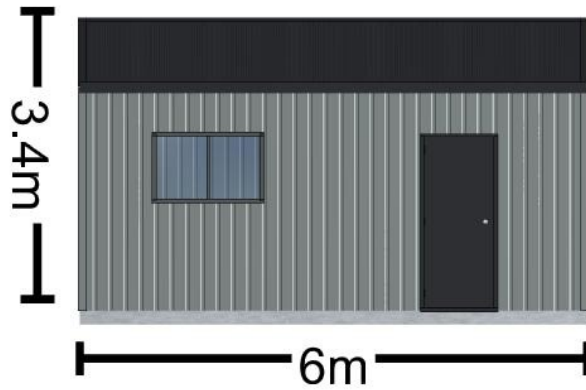

# Floor Plan

View & Edit in 3D: <https://ranbuildcentralcoast.webshed.app/#LI6nZ01AvQI/0>

02 4322 1313  
<https://ranbuildcentralcoast.com.au/>  
10 Bowen Crescent  
West Gosford NSW 2250

## Elevations

View & Edit in 3D: <https://ranbuildcentralcoast.webshed.app/#LI6nZ01AvQI/0>

Left

Front

Back

Right