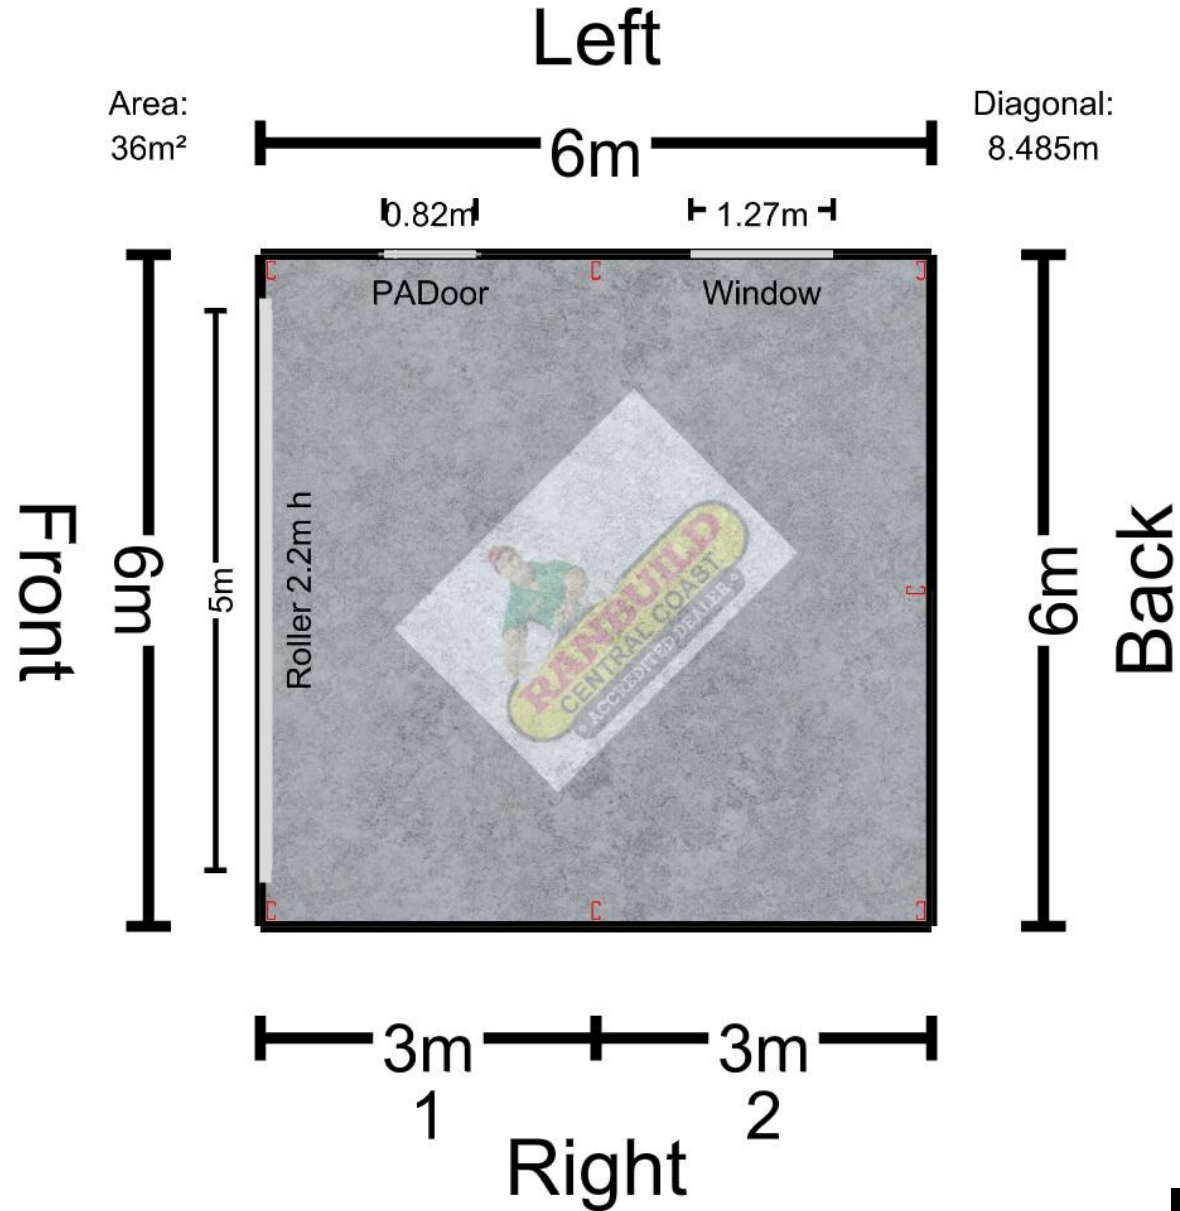

02 4322 1313
<https://ranbuildcentralcoast.com.au/>
10 Bowen Crescent
West Gosford NSW 2250

Floor Plan

View & Edit in 3D: <https://ranbuildcentralcoast.webshed.app/#LI6nZ01AvQI/0>