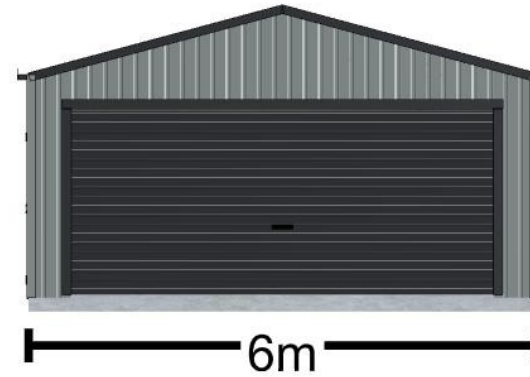

# Floor Plan

View & Edit in 3D: <https://ranbuildcentralcoast.webshed.app/#LI6nZ01AvQI/0>

02 4322 1313  
<https://ranbuildcentralcoast.com.au/>  
10 Bowen Crescent  
West Gosford NSW 2250

## Elevations

View & Edit in 3D: <https://ranbuildcentralcoast.webshed.app/#LI6nZ01AvQI/0>

Left

Front

Back

Right