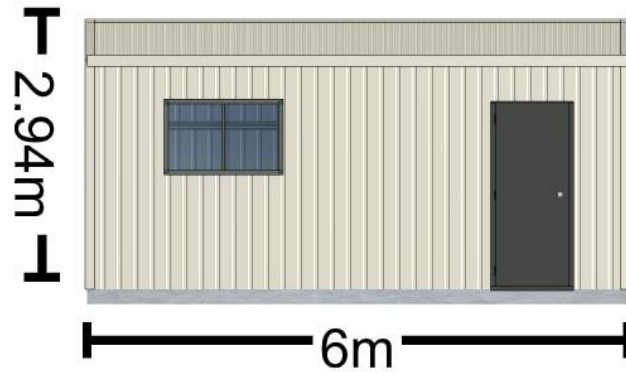

02 4322 1313
<https://ranbuildcentralcoast.com.au/>
10 Bowen Crescent
West Gosford NSW 2250

Floor Plan View & Edit in 3D: <https://ranbuildcentralcoast.webshed.app/#yWAHQowmjuG/0>

02 4322 1313
<https://ranbuildcentralcoast.com.au/>
10 Bowen Crescent
West Gosford NSW 2250

Elevations

View & Edit in 3D: <https://ranbuildcentralcoast.webshed.app/#yWAHQowmjuG/0>

Left

Front

Back

Right