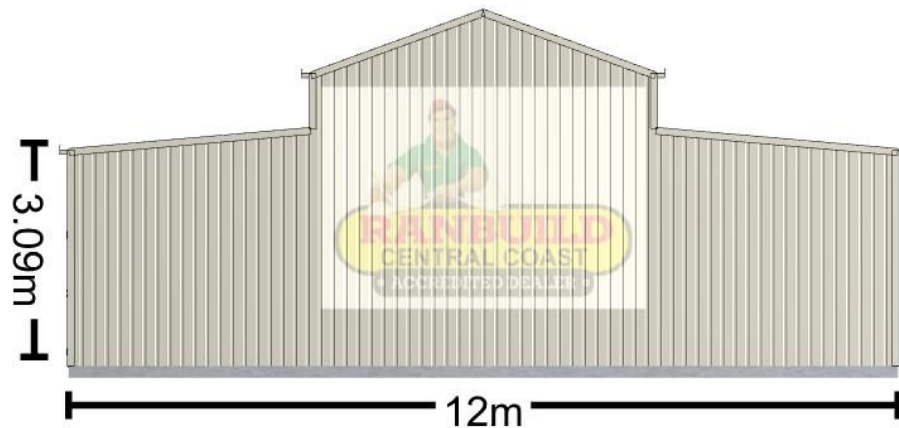

02 4322 1313
<https://ranbuildcentralcoast.com.au/>
10 Bowen Crescent
West Gosford NSW 2250

Elevations

View & Edit in 3D: <https://ranbuildcentralcoast.webshed.app/#NYdaiKO1InQ/1>

Left

Front

Back

Right