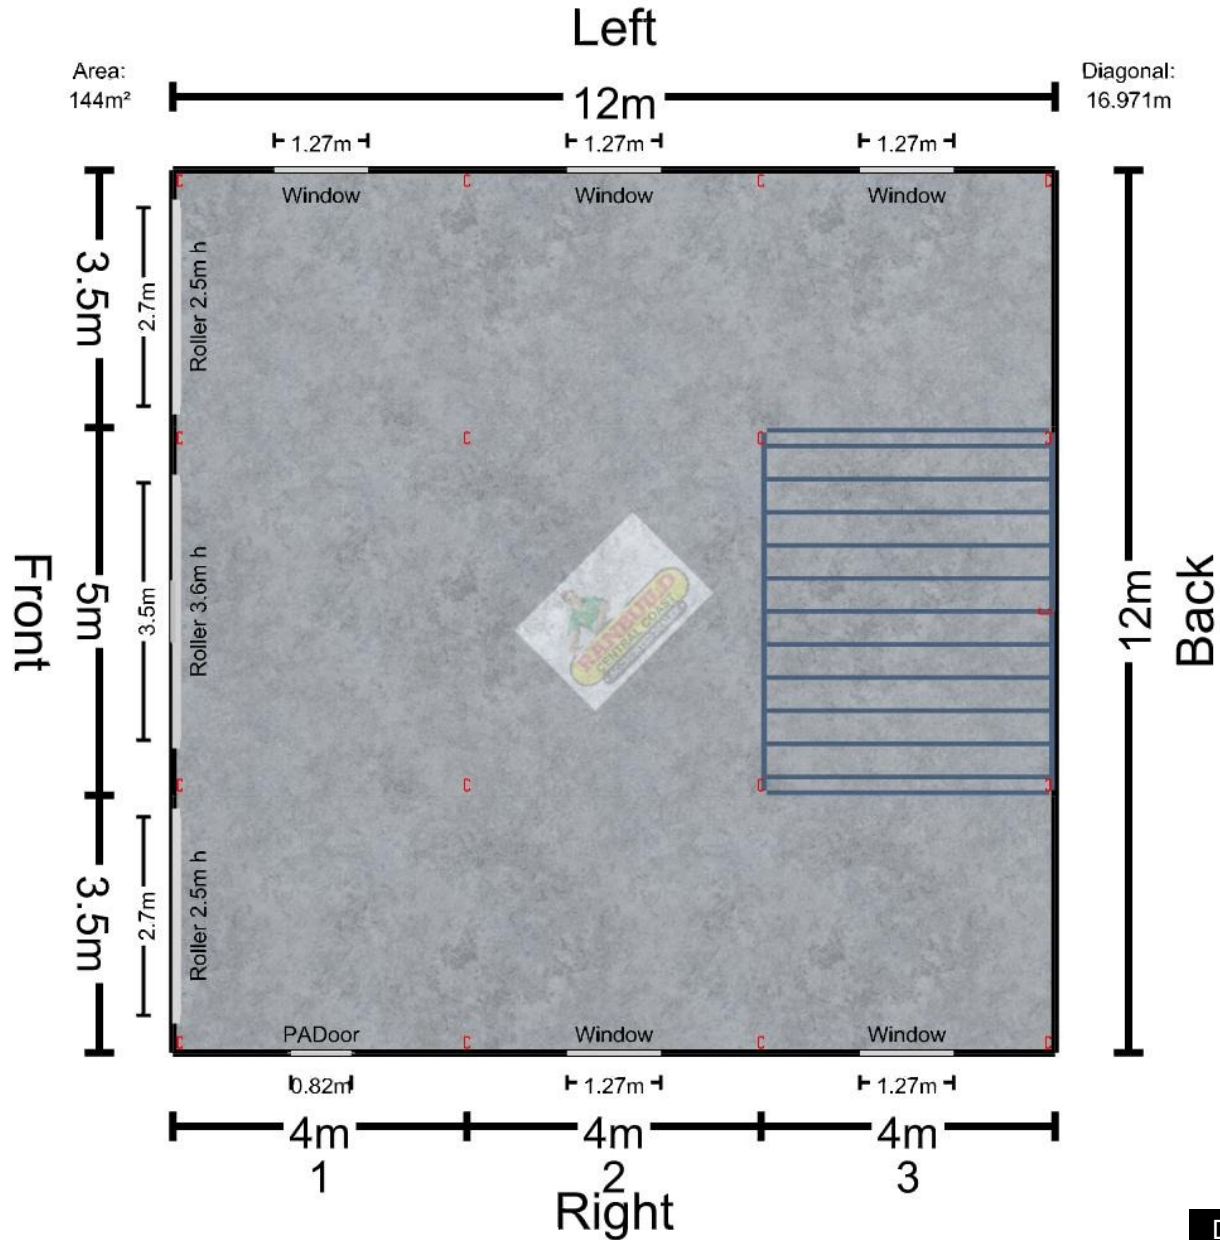

Developed by <https://www.webshed.app>

02 4322 1313

<https://ranbuildcentralcoast.com.au/>

10 Bowen Crescent
West Gosford NSW 2250

Floor Plan

View & Edit in 3D: <https://ranbuildcentralcoast.webshed.app/#NYdaiKO1InQ/1>