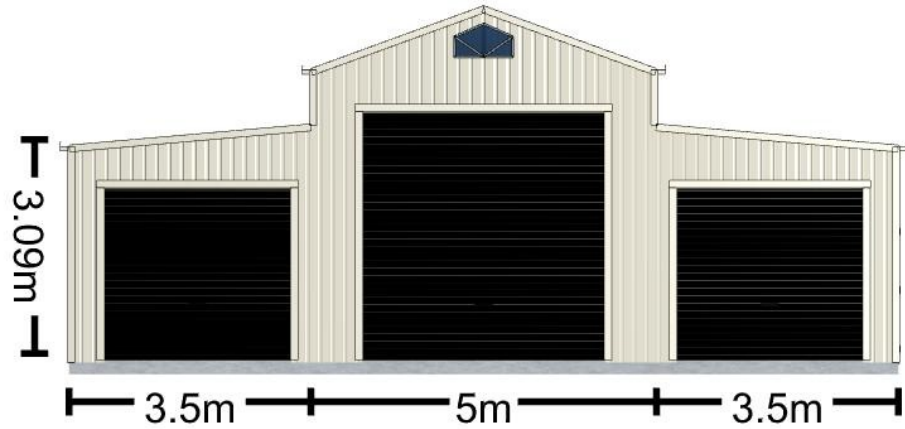

02 4322 1313
<https://ranbuildcentralcoast.com.au/>
10 Bowen Crescent
West Gosford NSW 2250

Elevations

View & Edit in 3D: <https://ranbuildcentralcoast.webshed.app/#NYdaiKO1InQ/1>

Left

Front

Back

Right