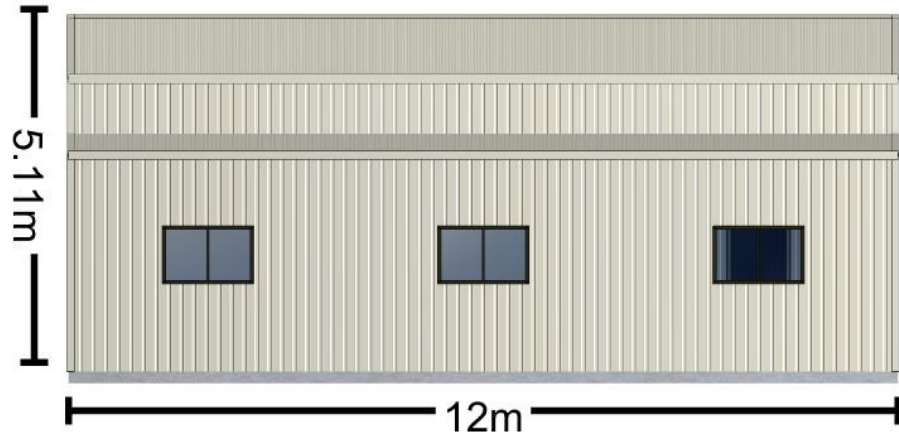

Developed by <https://www.webshed.app>

02 4322 1313

<https://ranbuildcentralcoast.com.au/>

10 Bowen Crescent
West Gosford NSW 2250

Floor Plan

View & Edit in 3D: <https://ranbuildcentralcoast.webshed.app/#NYdaiKO1InQ/1>

02 4322 1313
<https://ranbuildcentralcoast.com.au/>
10 Bowen Crescent
West Gosford NSW 2250

Elevations

View & Edit in 3D: <https://ranbuildcentralcoast.webshed.app/#NYdaiKO1InQ/1>

Left

Front

Back

Right