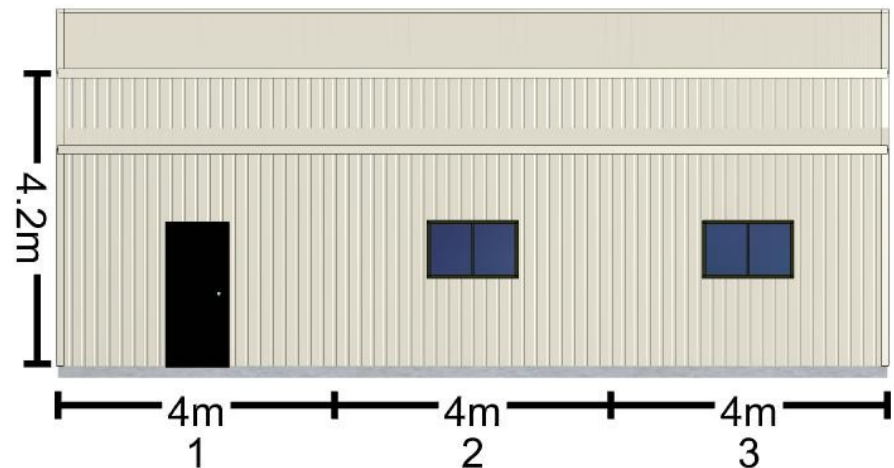

02 4322 1313
<https://ranbuildcentralcoast.com.au/>
10 Bowen Crescent
West Gosford NSW 2250

Elevations

View & Edit in 3D: <https://ranbuildcentralcoast.webshed.app/#NYdaiKO1InQ/1>

Left

Front

Back

Right